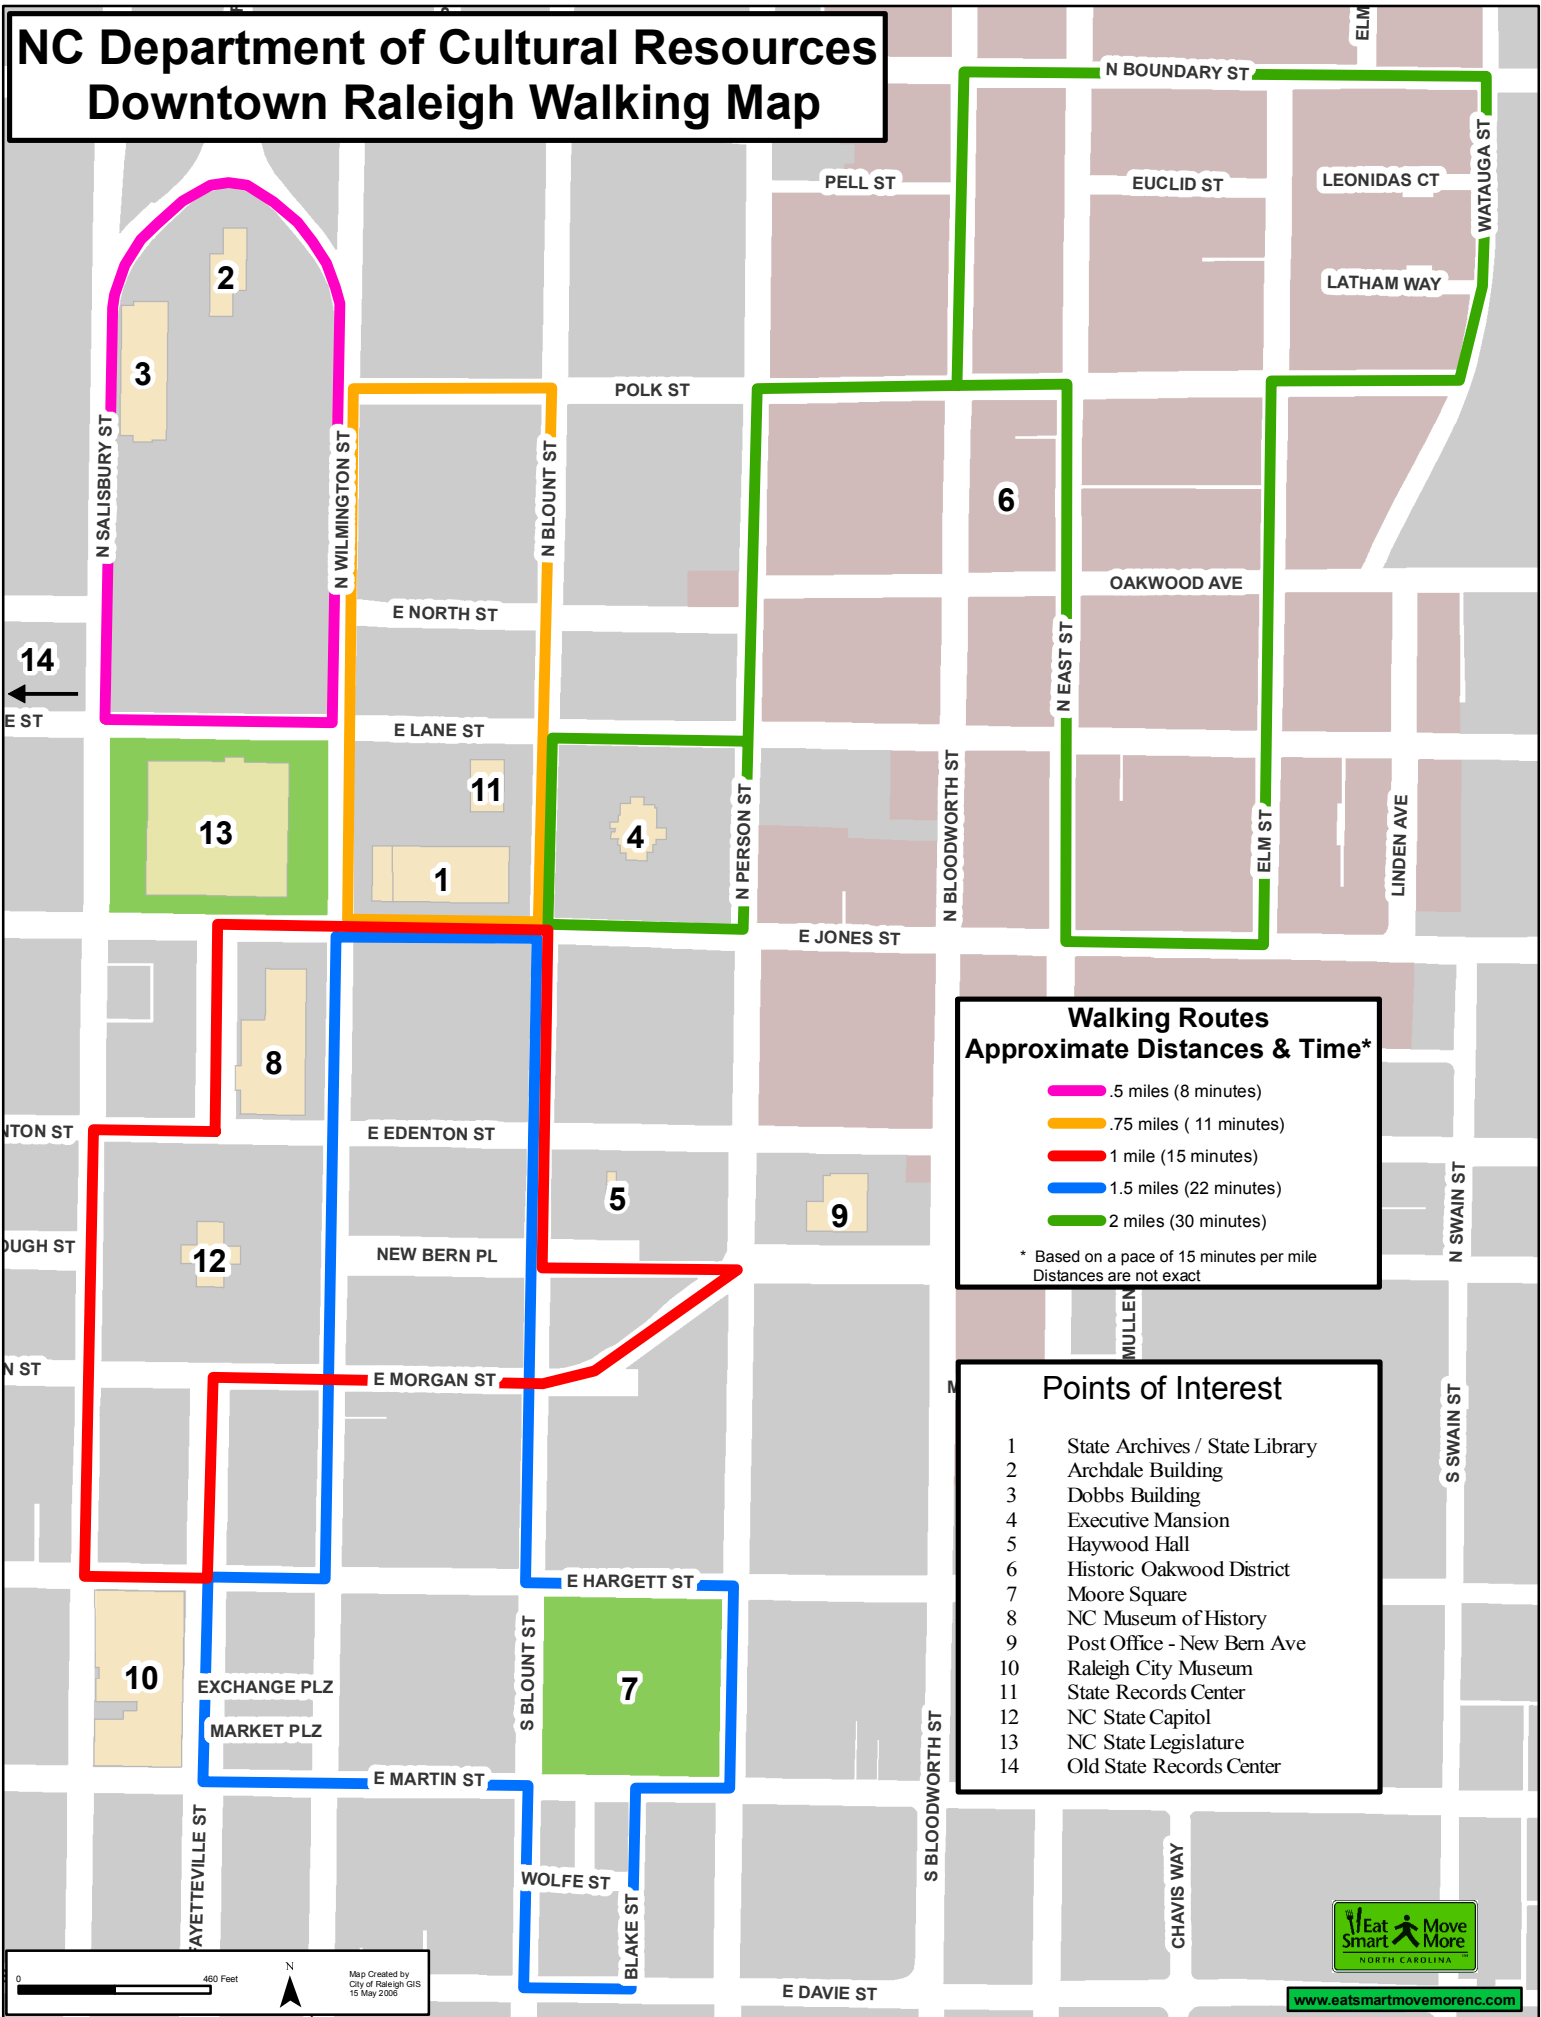

NC Department of Cultural Resources Downtown Raleigh Walking Map

Walking Routes Approximate Distances & Time*

- █ .5 miles (8 minutes)
- █ .75 miles (11 minutes)
- █ 1 mile (15 minutes)
- █ 1.5 miles (22 minutes)
- █ 2 miles (30 minutes)

* Based on a pace of 15 minutes per mile
Distances are not exact

Points of Interest

- 1 State Archives / State Library
- 2 Archdale Building
- 3 Dobbs Building
- 4 Executive Mansion
- 5 Haywood Hall
- 6 Historic Oakwood District
- 7 Moore Square
- 8 NC Museum of History
- 9 Post Office - New Bern Ave
- 10 Raleigh City Museum
- 11 State Records Center
- 12 NC State Capitol
- 13 NC State Legislature
- 14 Old State Records Center

0 400 Feet

N

Map Created by
City of Raleigh GIS
15 May 2008

www.eatsmartmovemorenc.com