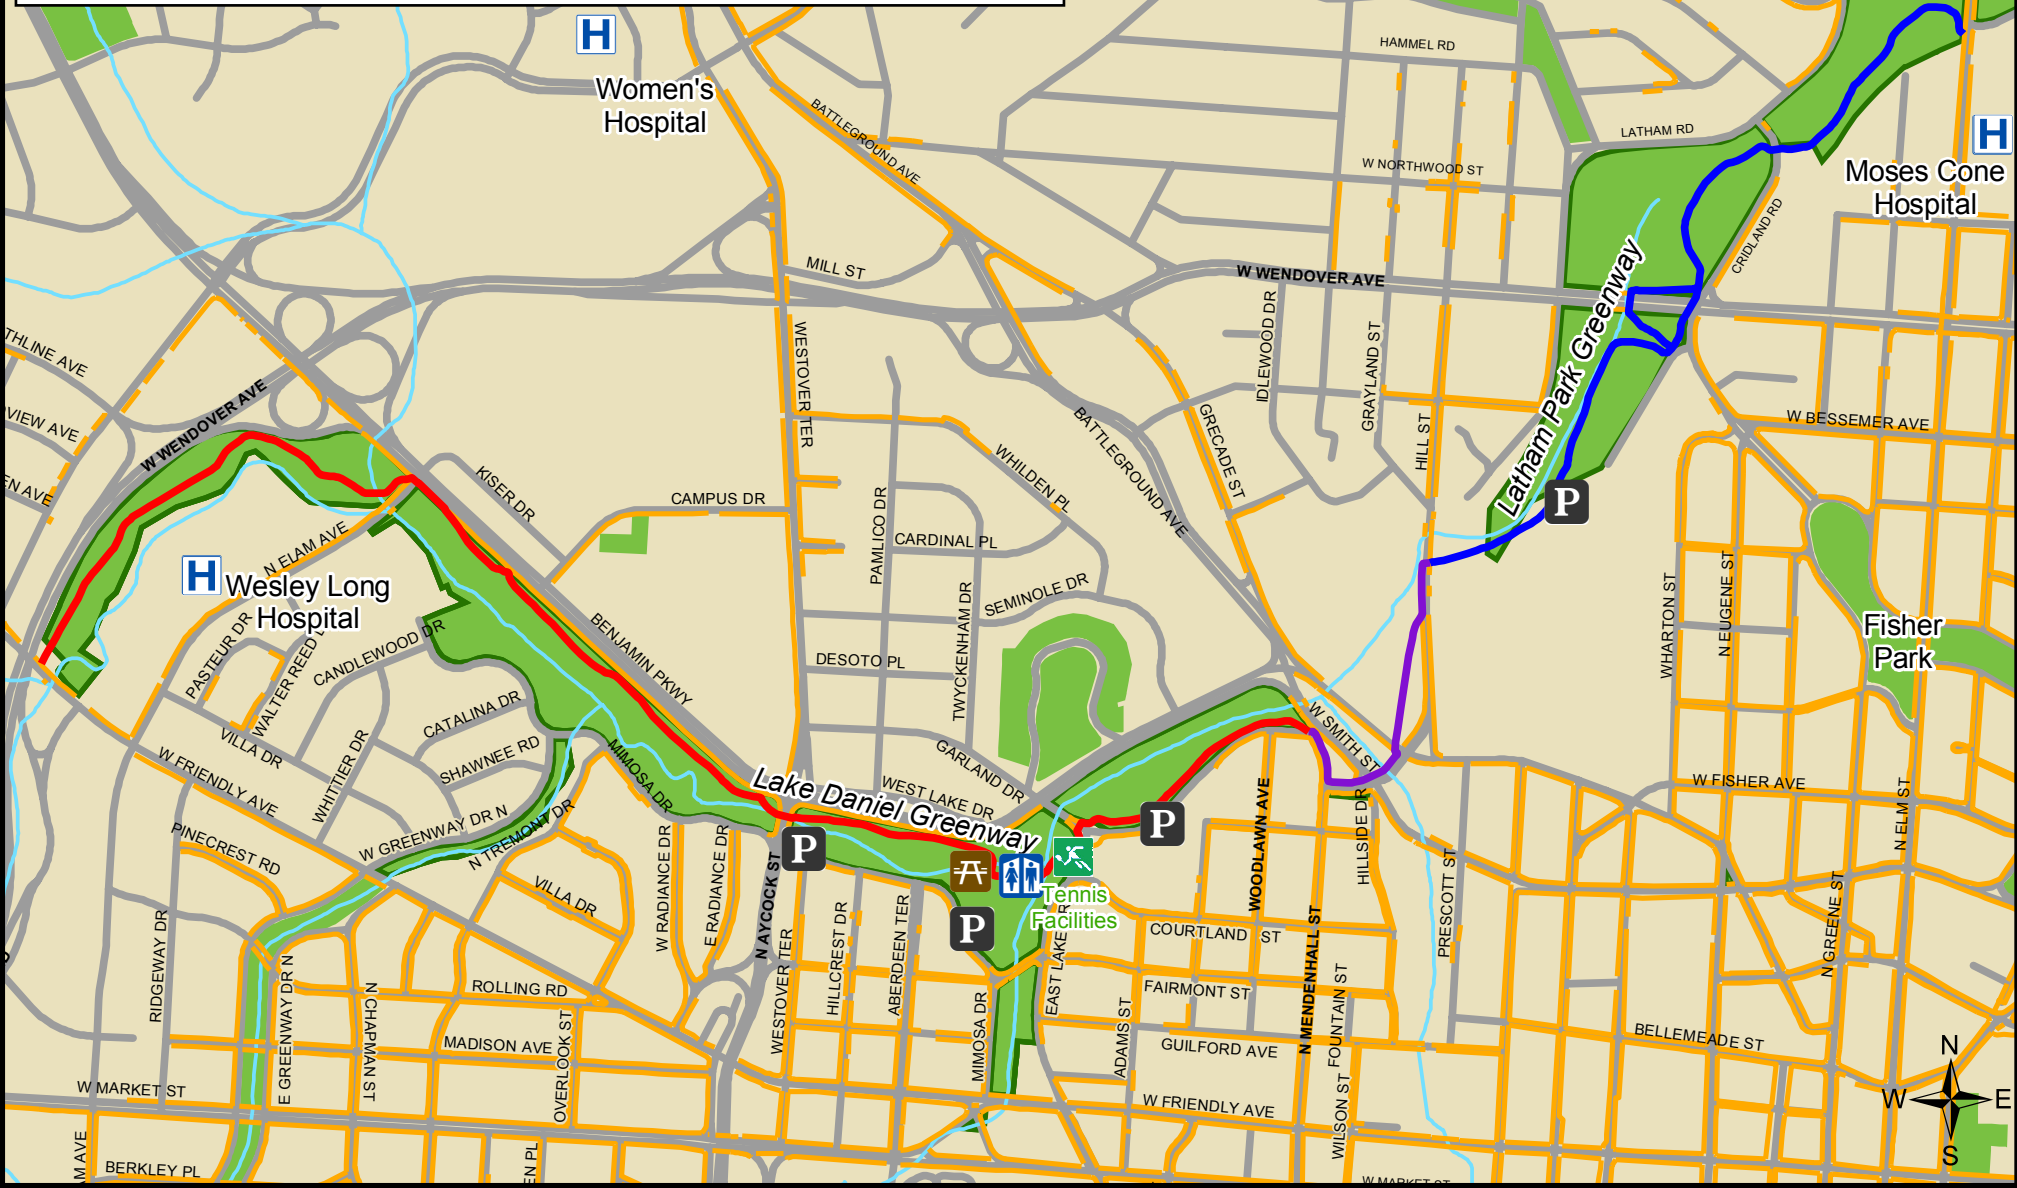

Latham Park Greenway & Lake Daniel Greenway

	Lake Daniel Greenway.....	2.0 miles
	Hill St Connector Trail.....	0.4 miles
	Latham Park Greenway.....	1.2 miles

Legend			
	Lake Daniel & Latham Park		Sidewalks
	Parks and Open Space		Streets
	Parking		Rivers

Greensboro Trails System

Data Compiled by the City of Greensboro GIS Division
Map created by Greensboro Parks and Recreation Trails Division