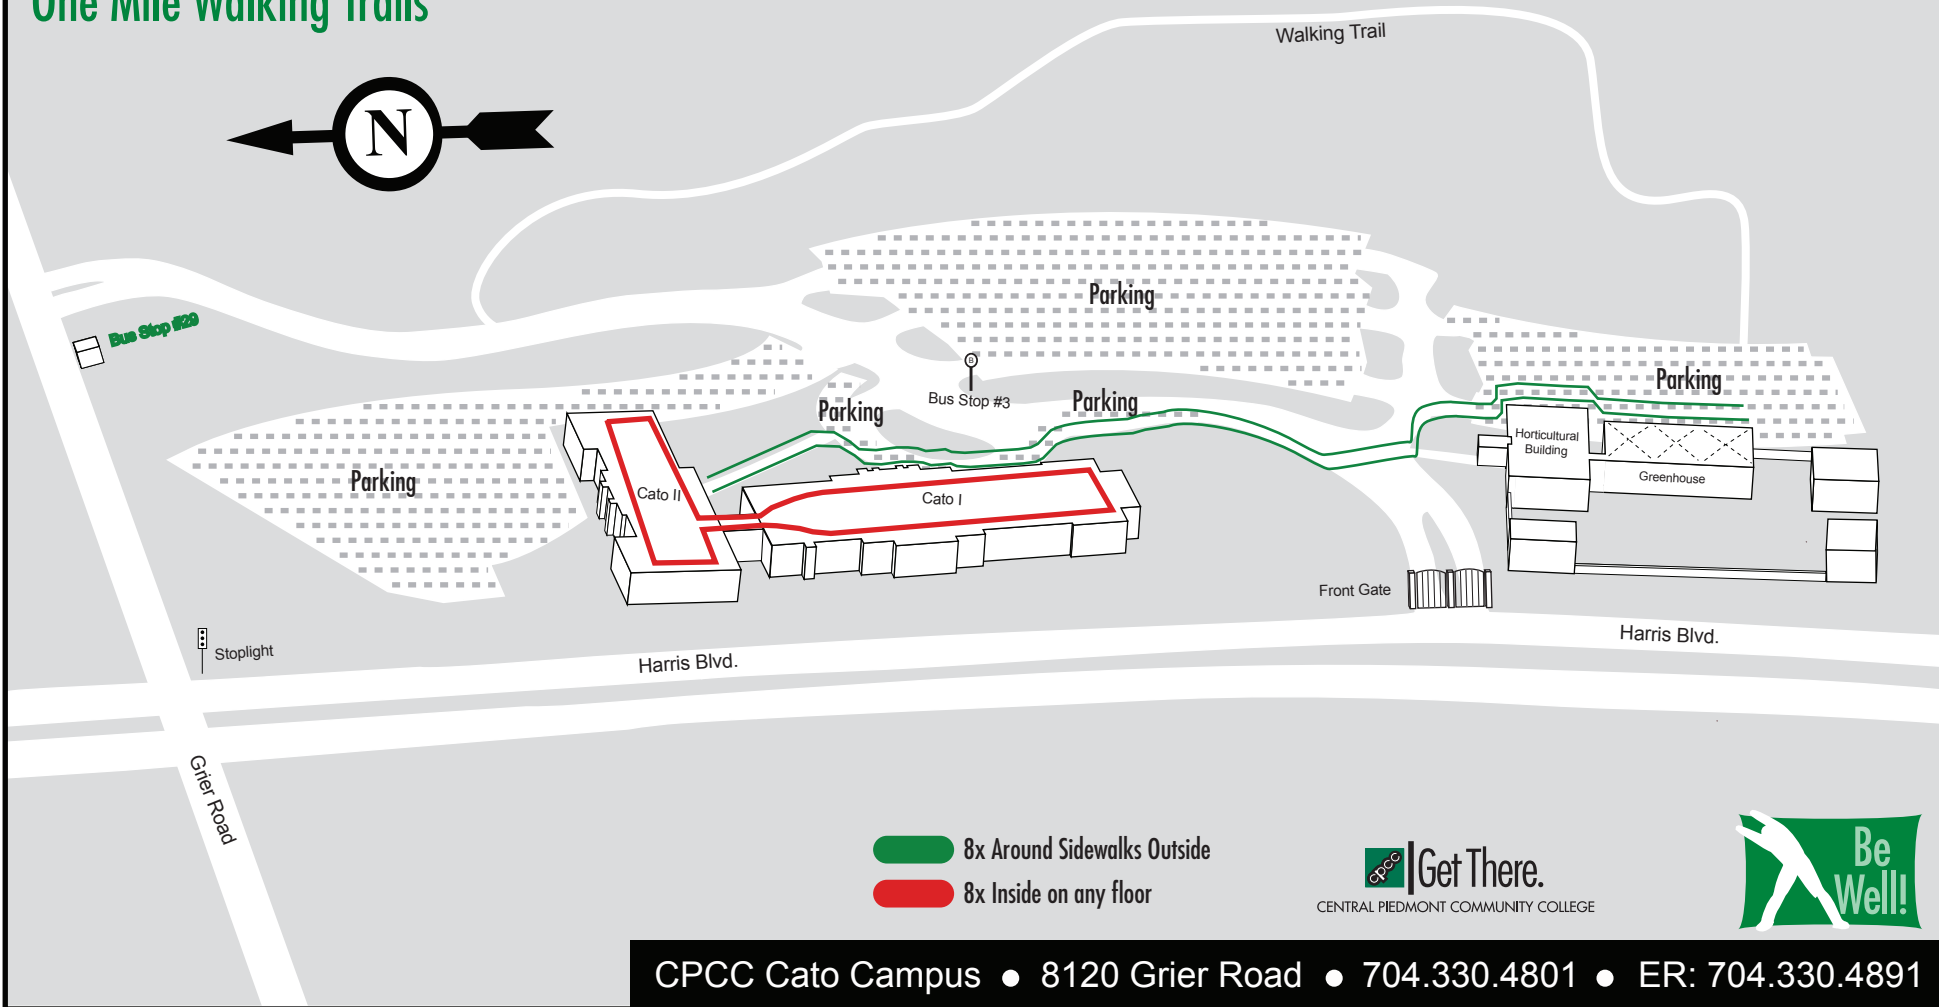

One Mile Walking Trails

-  8x Around Sidewalks Outside
-  8x Inside on any floor

 **Get There.**
CENTRAL PIEDMONT COMMUNITY COLLEGE

CPC Cato Campus • 8120 Grier Road • 704.330.4801 • ER: 704.330.4891