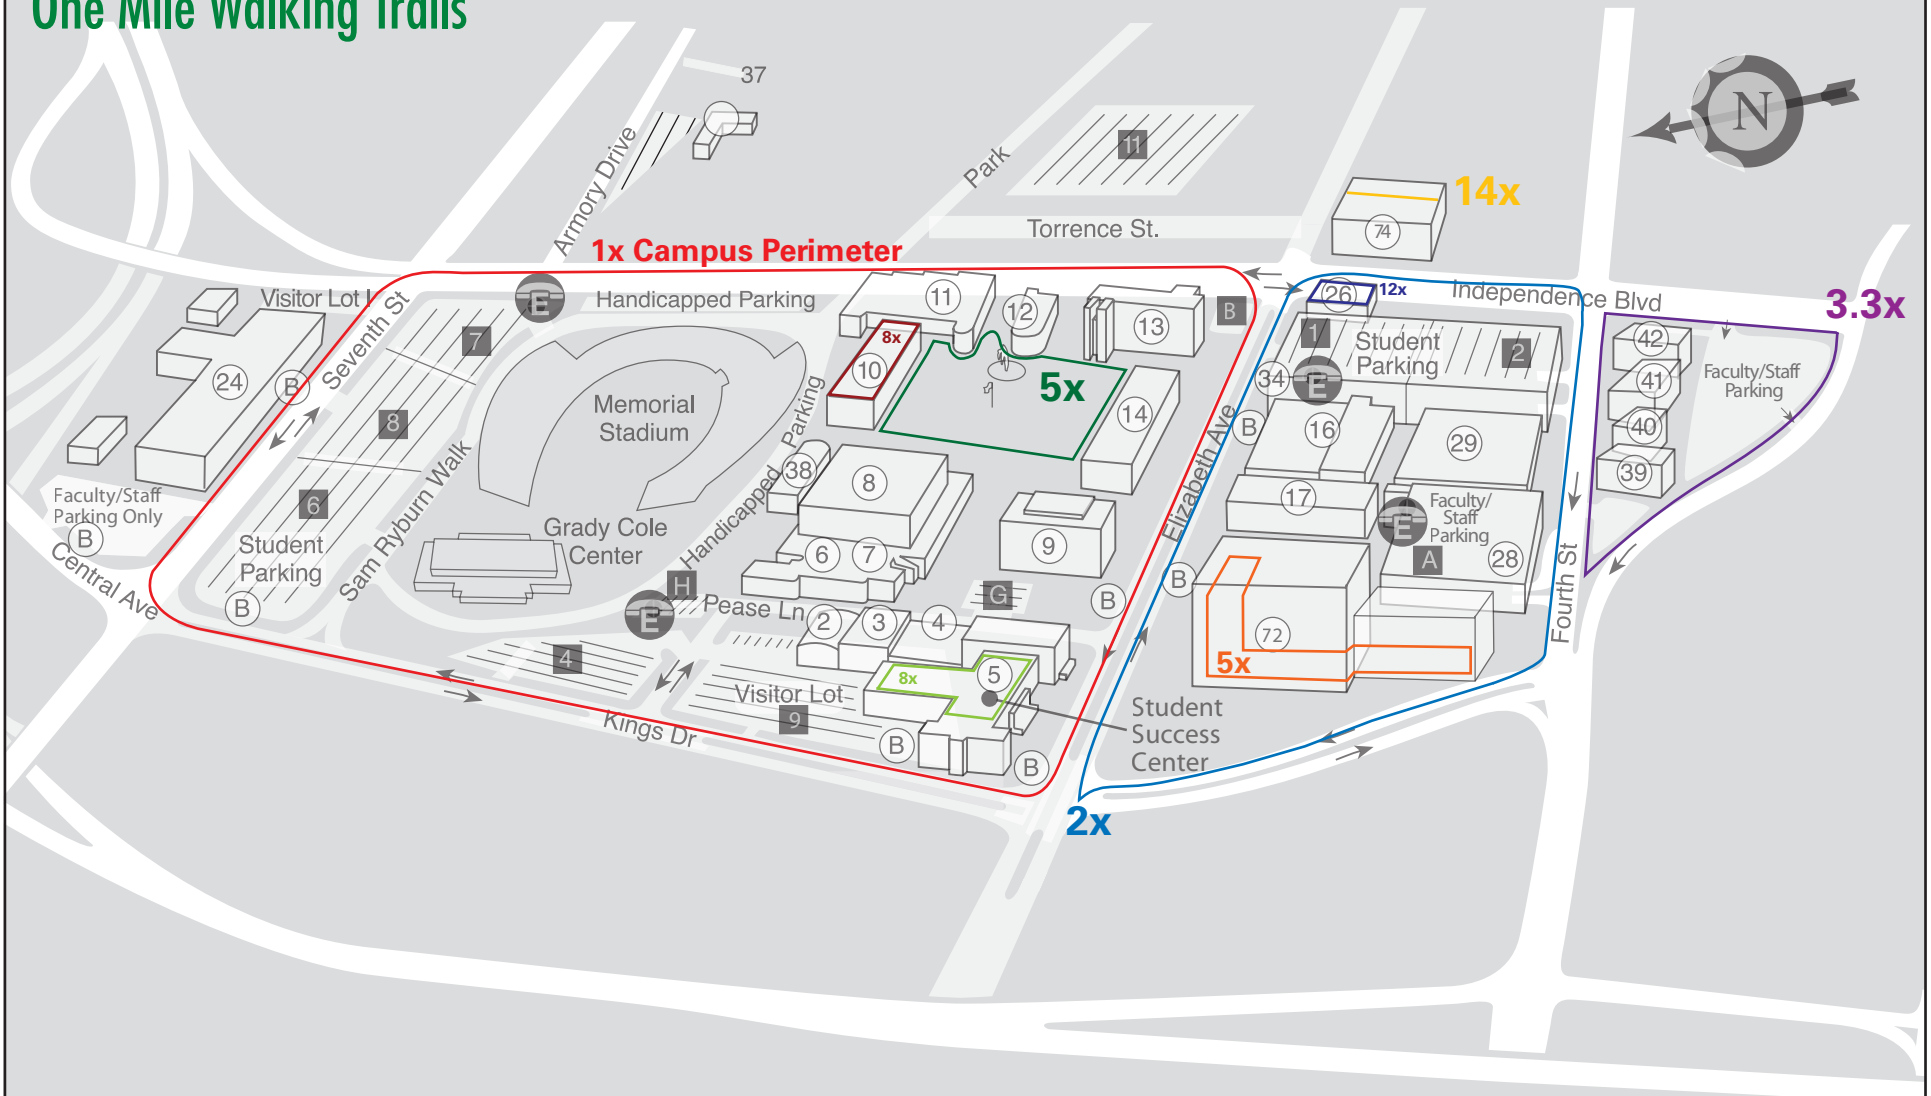

One Mile Walking Trails

- | | | |
|--|---|--|
|  1x Campus Perimeter |  5x Quad |  8x Central 2nd. Floor |
|  2x 4th. St. Perimeter |  14x PD Building |  5x Student Life 2nd. Floor |
|  3x Admin Perimeter |  12x IT 2nd. Floor |  8x Kratt Balcony |

 **Get There.**
CENTRAL PIEDMONT COMMUNITY COLLEGE

Central Campus • 1201 Elizabeth Ave. • 704.330.2722