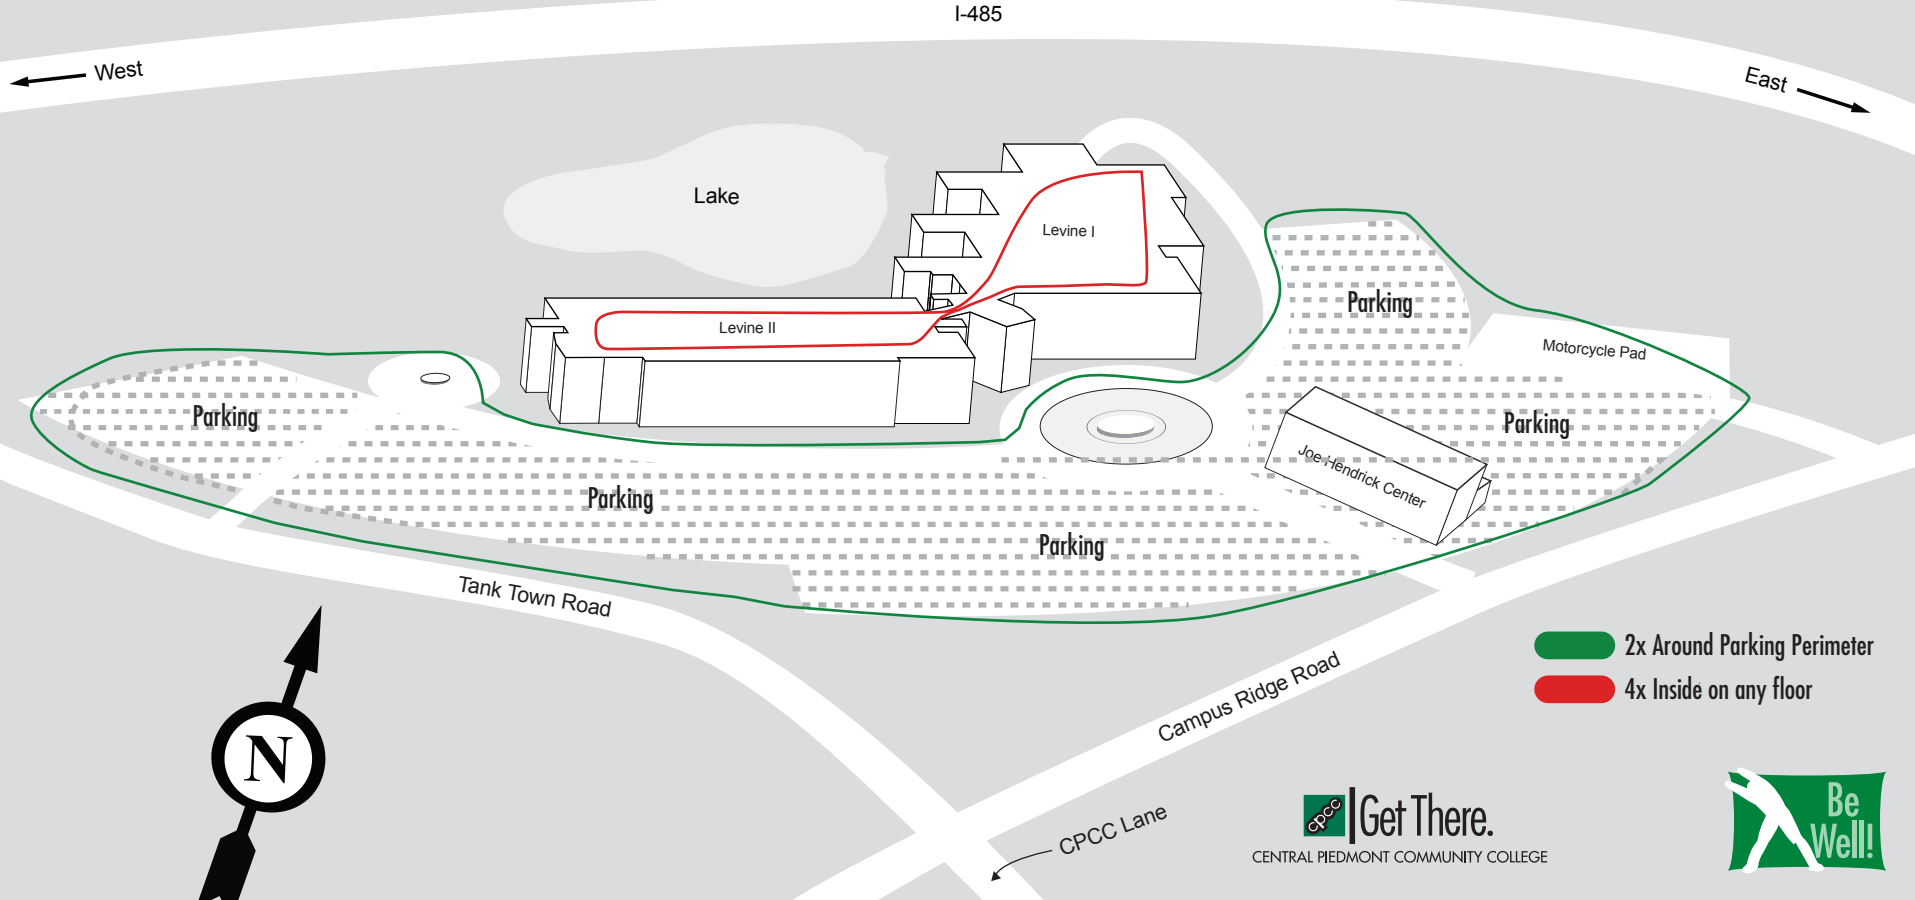

One Mile Walking Trails

CPCC Levine Campus • 2800 Campus Ridge Road • Matthews • 704.330.4200