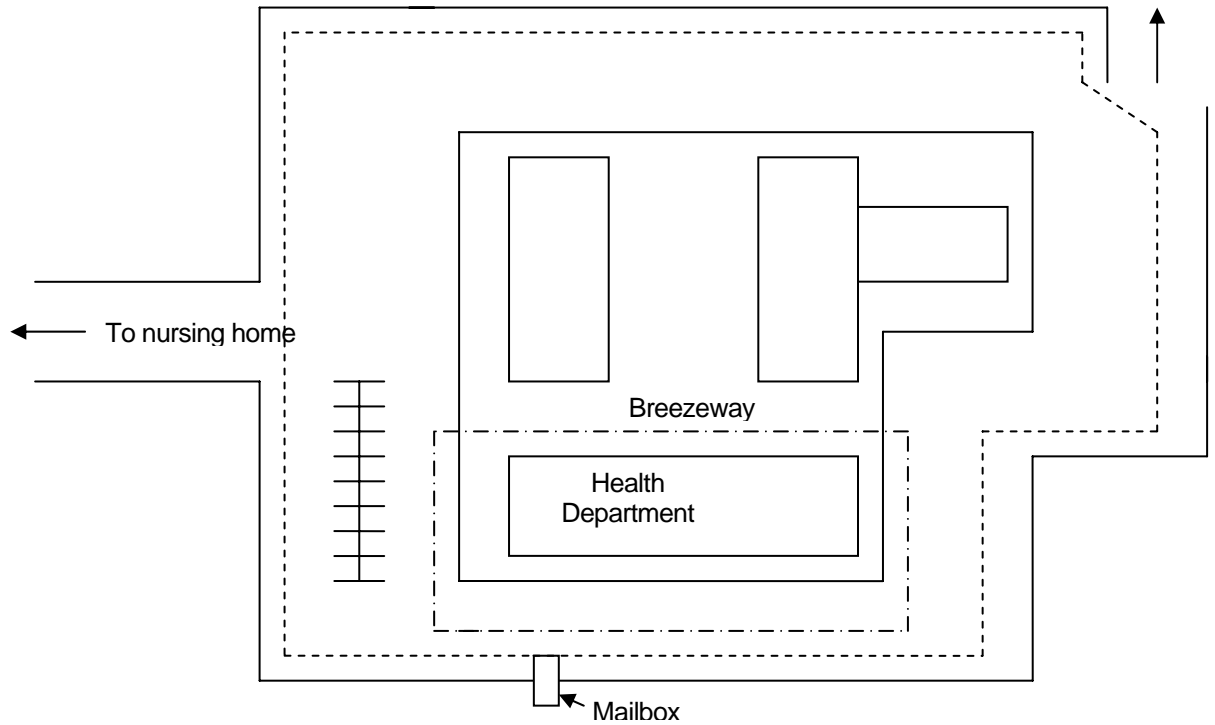

Walking Map for the Ira McDowell Business Park

Distances:

- Perimeter of the parking lot (dotted line): 1/3 mile.
- Around the Health Department (dashed line): 1/6 mile.
- Walking from the perimeter to the front steps of the former nursing home and back: Additional 1/4 mile round-trip.